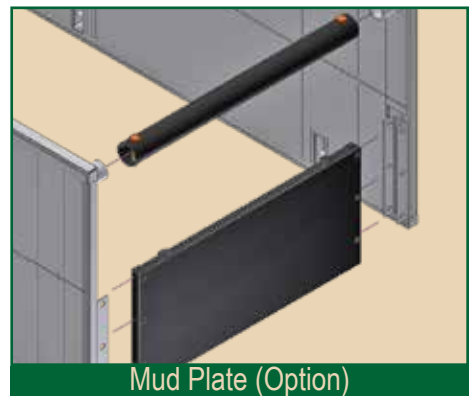

Spreader

Spreader Sets & Mud Plates for Steel Trench Shields

Purpose:

Efficiency's spreader sets are available in a wide variety of combinations for any size and type of shield. All spreader sets include pins and keepers.

SPMPO-24 (MudPlate-In. Wt.) = One Spreader Pipe Mud Plate Only with Inside Width of 24 in.

4" Schedule 40 Spreader Pipe

Model	Inside Width (In.)	Weight (Lbs.)
SPXLS-24-1	24	30
SPXLS-30-1	30	35
SPXLS-36-1	36	40
SPXLS-42-1	42	45
SPXLS-48-1	48	50
SPXLS-54-1	54	55
SPXLS-60-1	60	60
SPXLS-72-1	72	70
SP4-8XLS-1	84	80
SPXLS-96-1	96	90
SPXLS-120-1	120	118
SPXLS-144-1	144	140

Utilized on Models:

XLSM3/XLDM3	XLSM/XLDM
XLS	MHXLDW

6" Schedule 80 Spreader Pipe

Model	Inside Width (In.)	Weight (Lbs.)
SP6-24-1	24	74
SP6-30-1	30	88
SP6-36-1	36	102
SP6-42-1	42	116
SP6-48-1	48	130
SP6-54-1	54	144
SP6-60-1	60	158
SP6-72-1	72	186
SP6-84-1	84	214
SP6-96-1	96	242
SP6-108-1	108	270
SP6-120-1	120	298
SP6-144-1	144	354

Utilized on Models:

XLSM3/XLDM3	XLSM/XLDM
XLS	MHXLDW

Mud Plate Only

Model	Inside Width (In.)	Weight (Lbs.)
SPMPO-24	24	260
SPMPO-30	30	300
SPMPO-36	36	335
SPMPO-42	42	380
SPMPO-48	48	420
SPMPO-54	54	455
SPMPO-60	60	495
SPMPO-66	66	530
SPMPO-72	72	570
SPMPO-78	78	615
SPMPO-84	84	655
SPMPO-90	90	695
SPMPO-96	96	730
SPMPO-102	102	825
SPMPO-108	108	920
SPMPO-120	120	1,015
SPMPO-132	132	1,100
SPMPO-144	144	1,185