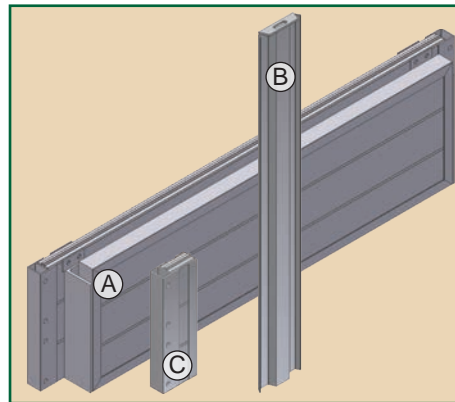

Build-A-Box™

Modular Aluminum Trench Shielding System

Build-A-Box™ Modular Trench Shield - Two-Sided w/ Full Length or Sectional Corner Posts					
Panel Selection Chart		Shield Capacity (PSF)	Depth of Cut (ft) - Soil Type		
Model (ft.)	Weight (Lbs.)		B	C-60	C-80
BBP-22 / BAB-2	34	2,400	53	40	30
BBP-23 / BAB-3	46	2,400	53	40	30
BBP-24 / BAB-4	60	2,400	53	40	30
BBP-25 / BAB-5	71	2,400	53	40	30
BBP-26 / BAB-6	84	2,400	53	40	30
BBP-27 / BAB-7	99	1,740	39	29	22
BBP-28 / BAB-8	110	1,440	32	24	18
BBP-29 / BAB-9	125	1,200	27	20	15
BBP-210 / BAB-10	138	960	21	16	12
BBP-212 / BAB-12	165	780	17	13	10
BBP-214 / BAB-14	190	600	13	10	8
BBP-216 / BAB-16	210	480	11	8	6

Corner End Posts		
Model Length (In.)	Length (In.)	Weight (Lbs.)
BBC-24	24	24
BBC-48	48	48
BBC-72	72	72
BBC-96	96	96
BBC-120	120	120
BBC-144	144	144

T-Corner End Posts		
Model Length (In.)	Length (In.)	Weight (Lbs.)
BBT-24	24	28
BBT-48	48	56
BBT-72	72	83
BBT-96	96	111
BBT-120	120	139
BBT-144	144	169

BAB Sheeting Guide Frames		
Model Length (Ft.)	Length (In.)	Weight (Lbs.)
BBAC-GF-4	48	118
BBAC-GF-6	72	166
BBAC-GF-8	96	215
BBAC-GF-10	120	300
BBAC-GF-12	144	385

B Aluminum Sheets (with push caps)		
Model	Length (In.)	Weight (Lbs.)
BBAC-GF-SHEET-6	72	30
BBAC-GF-SHEET-8	96	35

C FILLER PANEL		
Model	Length (In.)	Weight (Lbs.)
	8	35

4-Way Connection Posts		
Model Length (In.)	Length (In.)	Weight (Lbs.)
BBC4-24	24	35
BBC4-48	48	70
BBC4-72	72	104
BBC4-96	96	139
BBC4-120	120	174
BBC4-144	144	209